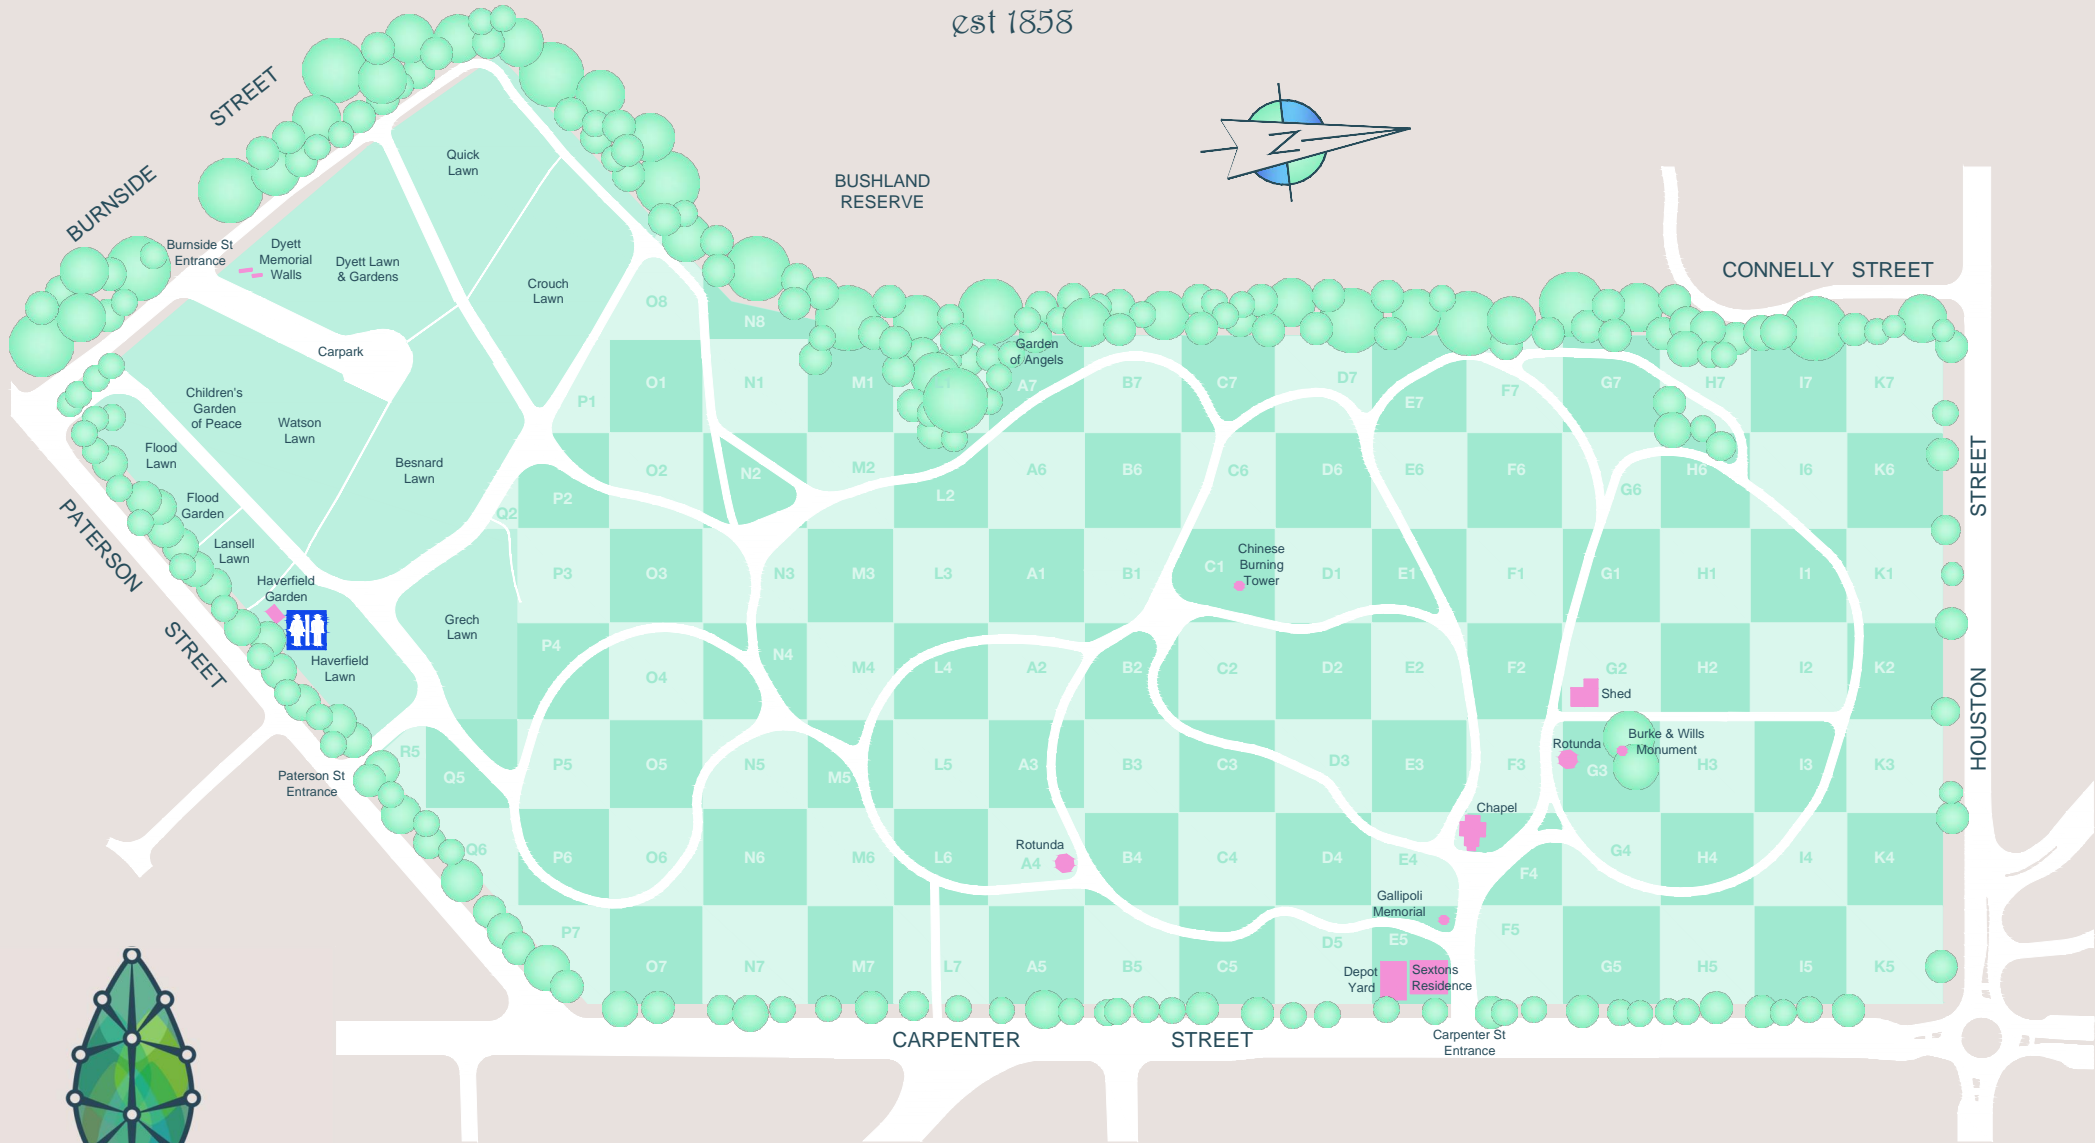

# Welcome to Bendigo Remembrance Park

est 1858

REMEMBRANCE PARKS  
CENTRAL VICTORIA

Tel: (03) 5446 1566  
www.rpcv.com.au

NO FIRES

DOGS ON LEASHES

CLEAN UP AFTER PETS

AWARE OF WORKERS

SPEED LIMIT

NO BREAKABLES