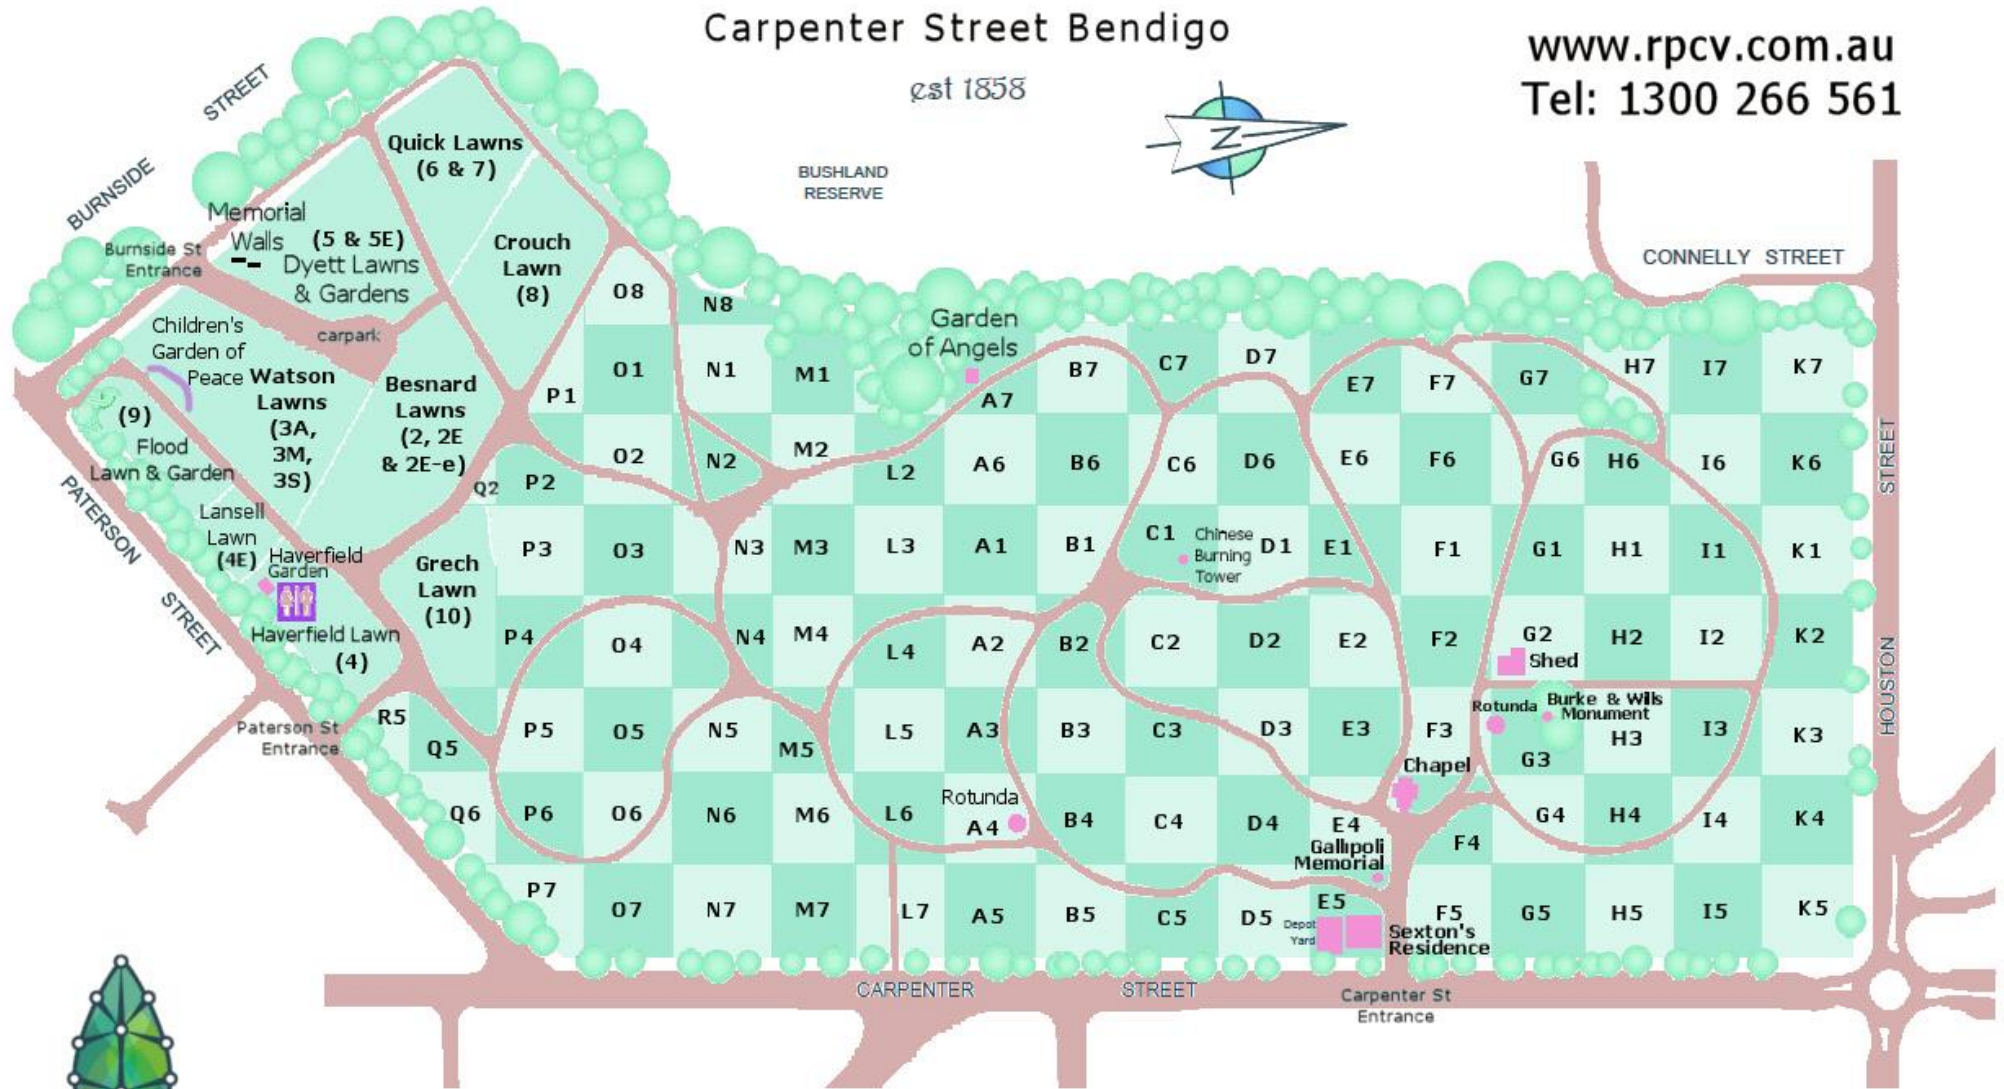

Bendigo Remembrance Park

Carpenter Street Bendigo

est 1858

www.rpcv.com.au
Tel: 1300 266 561

REMEMBRANCE PARKS
CENTRAL VICTORIA
www.rpcv.com.au
Tel: 1300 266 561

NO FIRES

DOGS ON LEASHES

CLEAN UP AFTER PETS

AWARE OF WORKERS

SPEED LIMIT

NO BREAKABLES