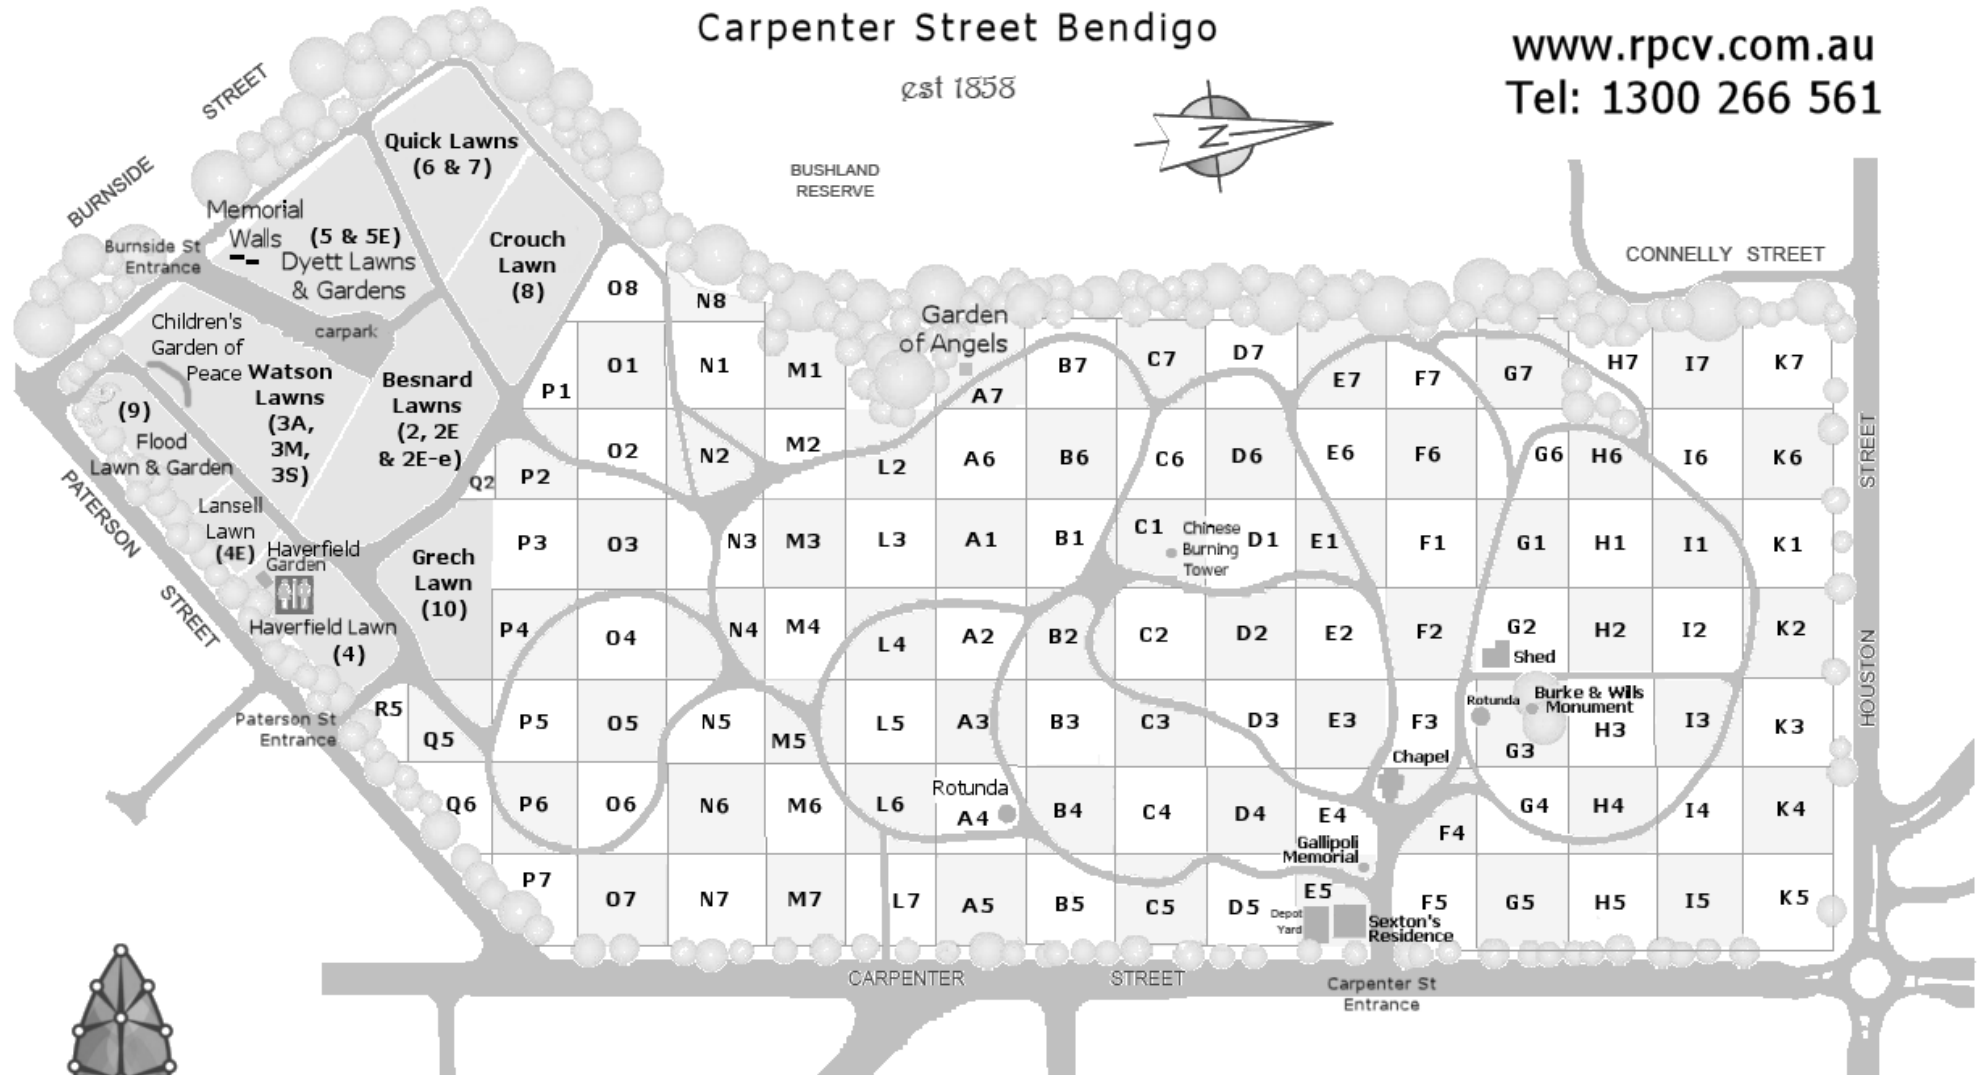

# Bendigo Remembrance Park

Carpenter Street Bendigo

est 1858

[www.rpcv.com.au](http://www.rpcv.com.au)

Tel: 1300 266 561

REMEMBRANCE PARKS  
CENTRAL VICTORIA  
[www.rpcv.com.au](http://www.rpcv.com.au)  
Tel: 1300 266 561

NO FIRES

DOGS ON LEASHES

CLEAN UP AFTER PETS

AWARE OF WORKERS

SPEED LIMIT

NO BREAKABLES