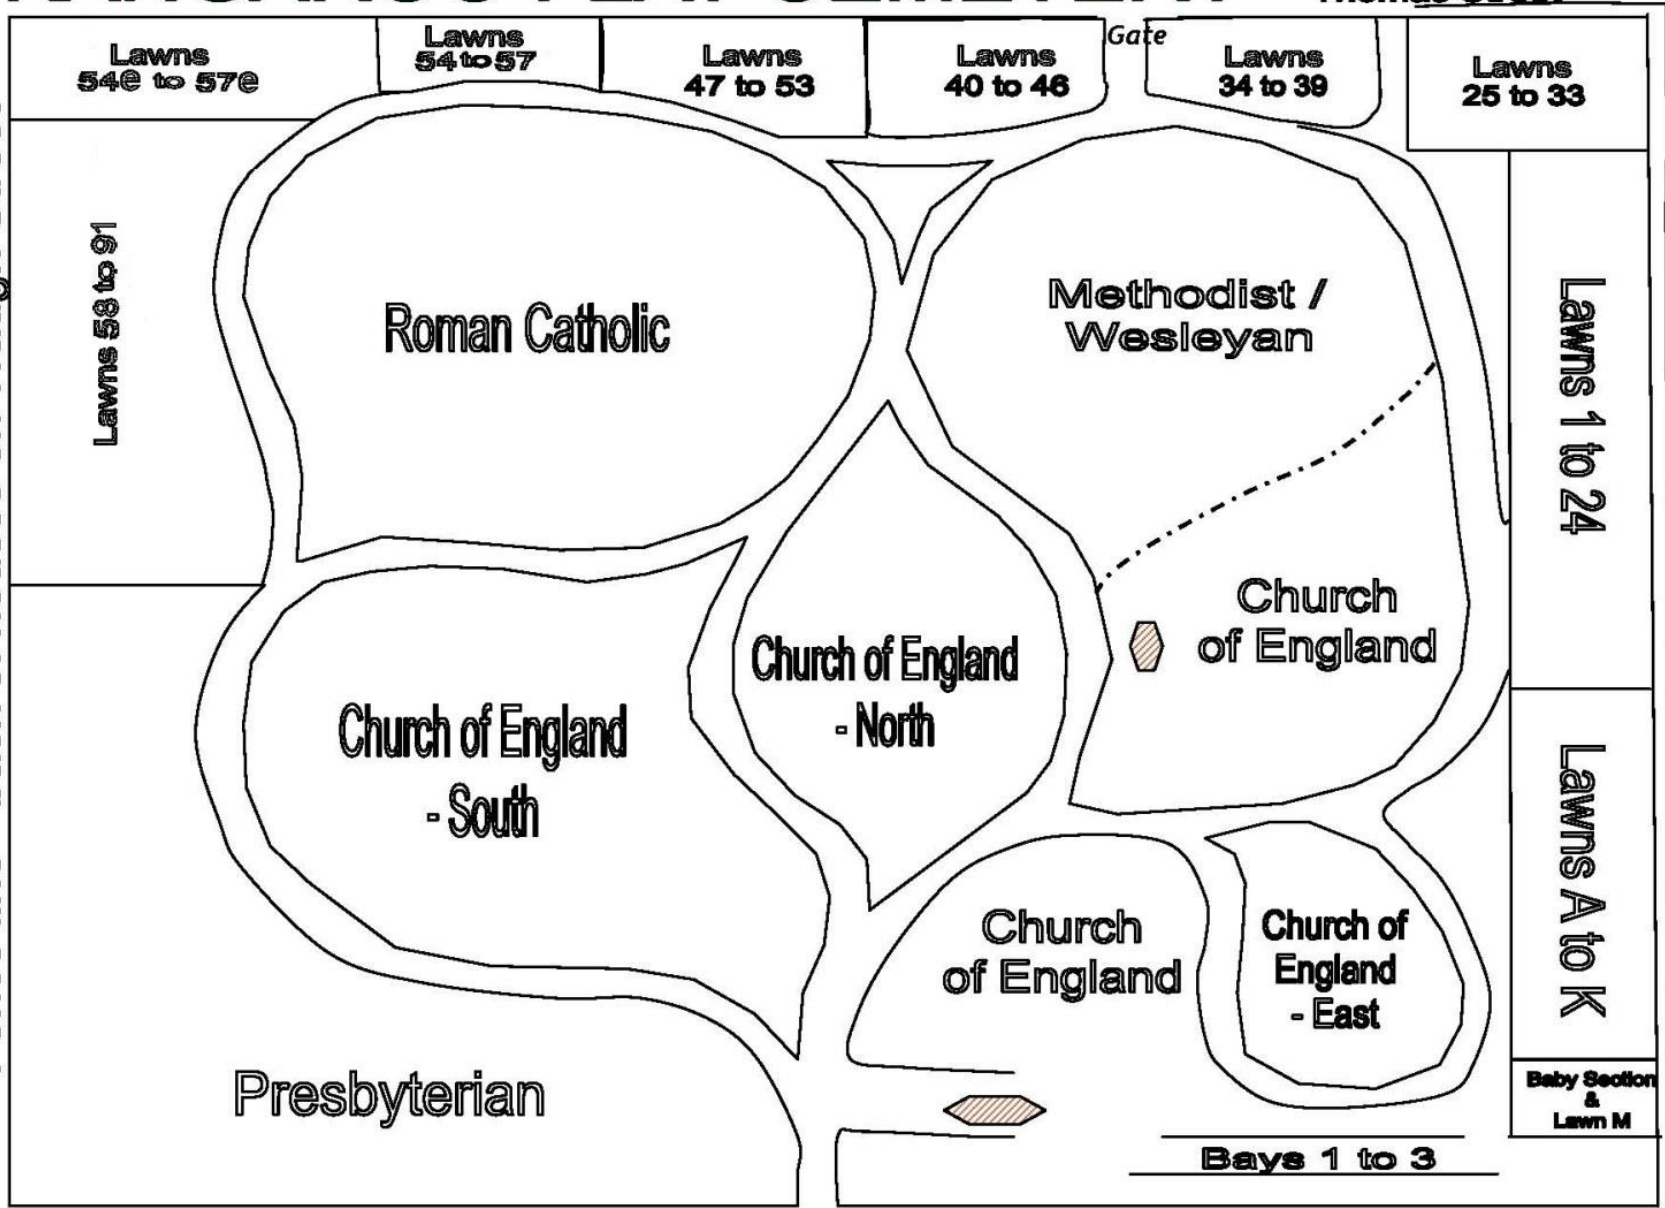

# KANGAROO FLAT CEMETERY

Thomas Street

Fence line - back of houses on Waugh Street

Lockwood Road

Helm Street

**Remembrance Parks – Central Victoria:**

Office – 5 Victoria St.  
 Eaglehawk 3556  
 Hours 9am – 5pm  
 Mon-Fri excluding Public Holiday  
 Ph: 1300 266 561  
 E: enquiries@rpcv.com.au  
 W: www.rpcv.com.au

**Volunteer Committee:**  
 Learning Centre for information and research,  
 Bendigo Cemetery,  
 Carpenter Street Bendigo.

Each Wednesday, Tuesday & first full weekend of every month from 11am to 3pm.  
 Volunteer Committee members can be contacted during these hours on 1300 266 561 ext 214.