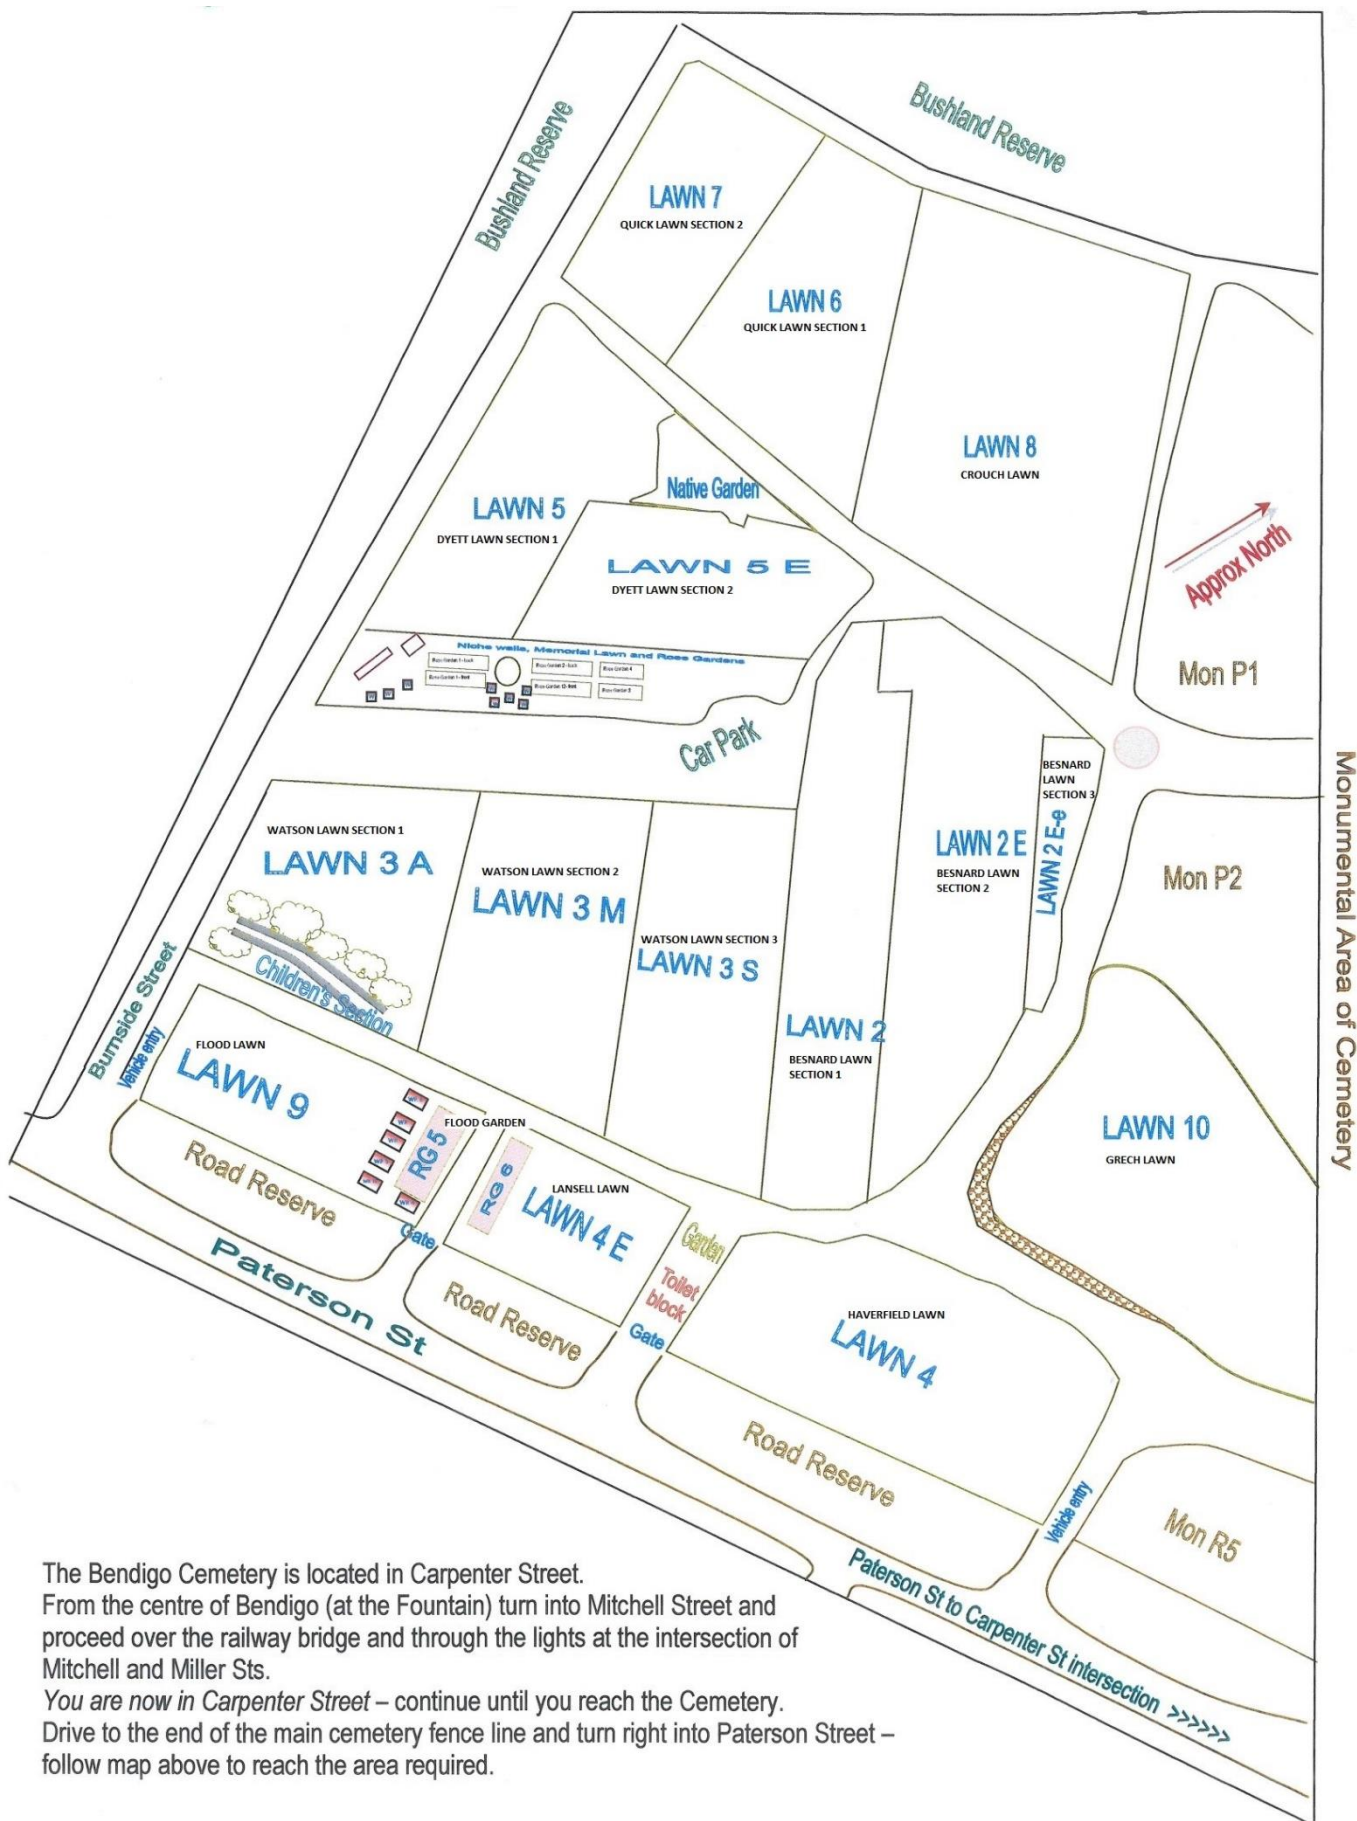

BENDIGO REMEMBRANCE PARK - LAWN SECTION

The Bendigo Cemetery is located in Carpenter Street.
 From the centre of Bendigo (at the Fountain) turn into Mitchell Street and proceed over the railway bridge and through the lights at the intersection of Mitchell and Miller Sts.
 You are now in Carpenter Street – continue until you reach the Cemetery.
 Drive to the end of the main cemetery fence line and turn right into Paterson Street – follow map above to reach the area required.

Disclaimer : This map is representational only and has been produced as a guide to the cemetery environs

REMEMBRANCE PARKS
CENTRAL VICTORIA

Remembrance Parks Central Victoria
 5 Victoria Street, Eaglehawk VIC 3556
 PO Box 268 Eaglehawk 3556
 T 1300 266 561 F 03 5446 9958
 E enquiries@rpcv.com.au www.rpcv.com.au