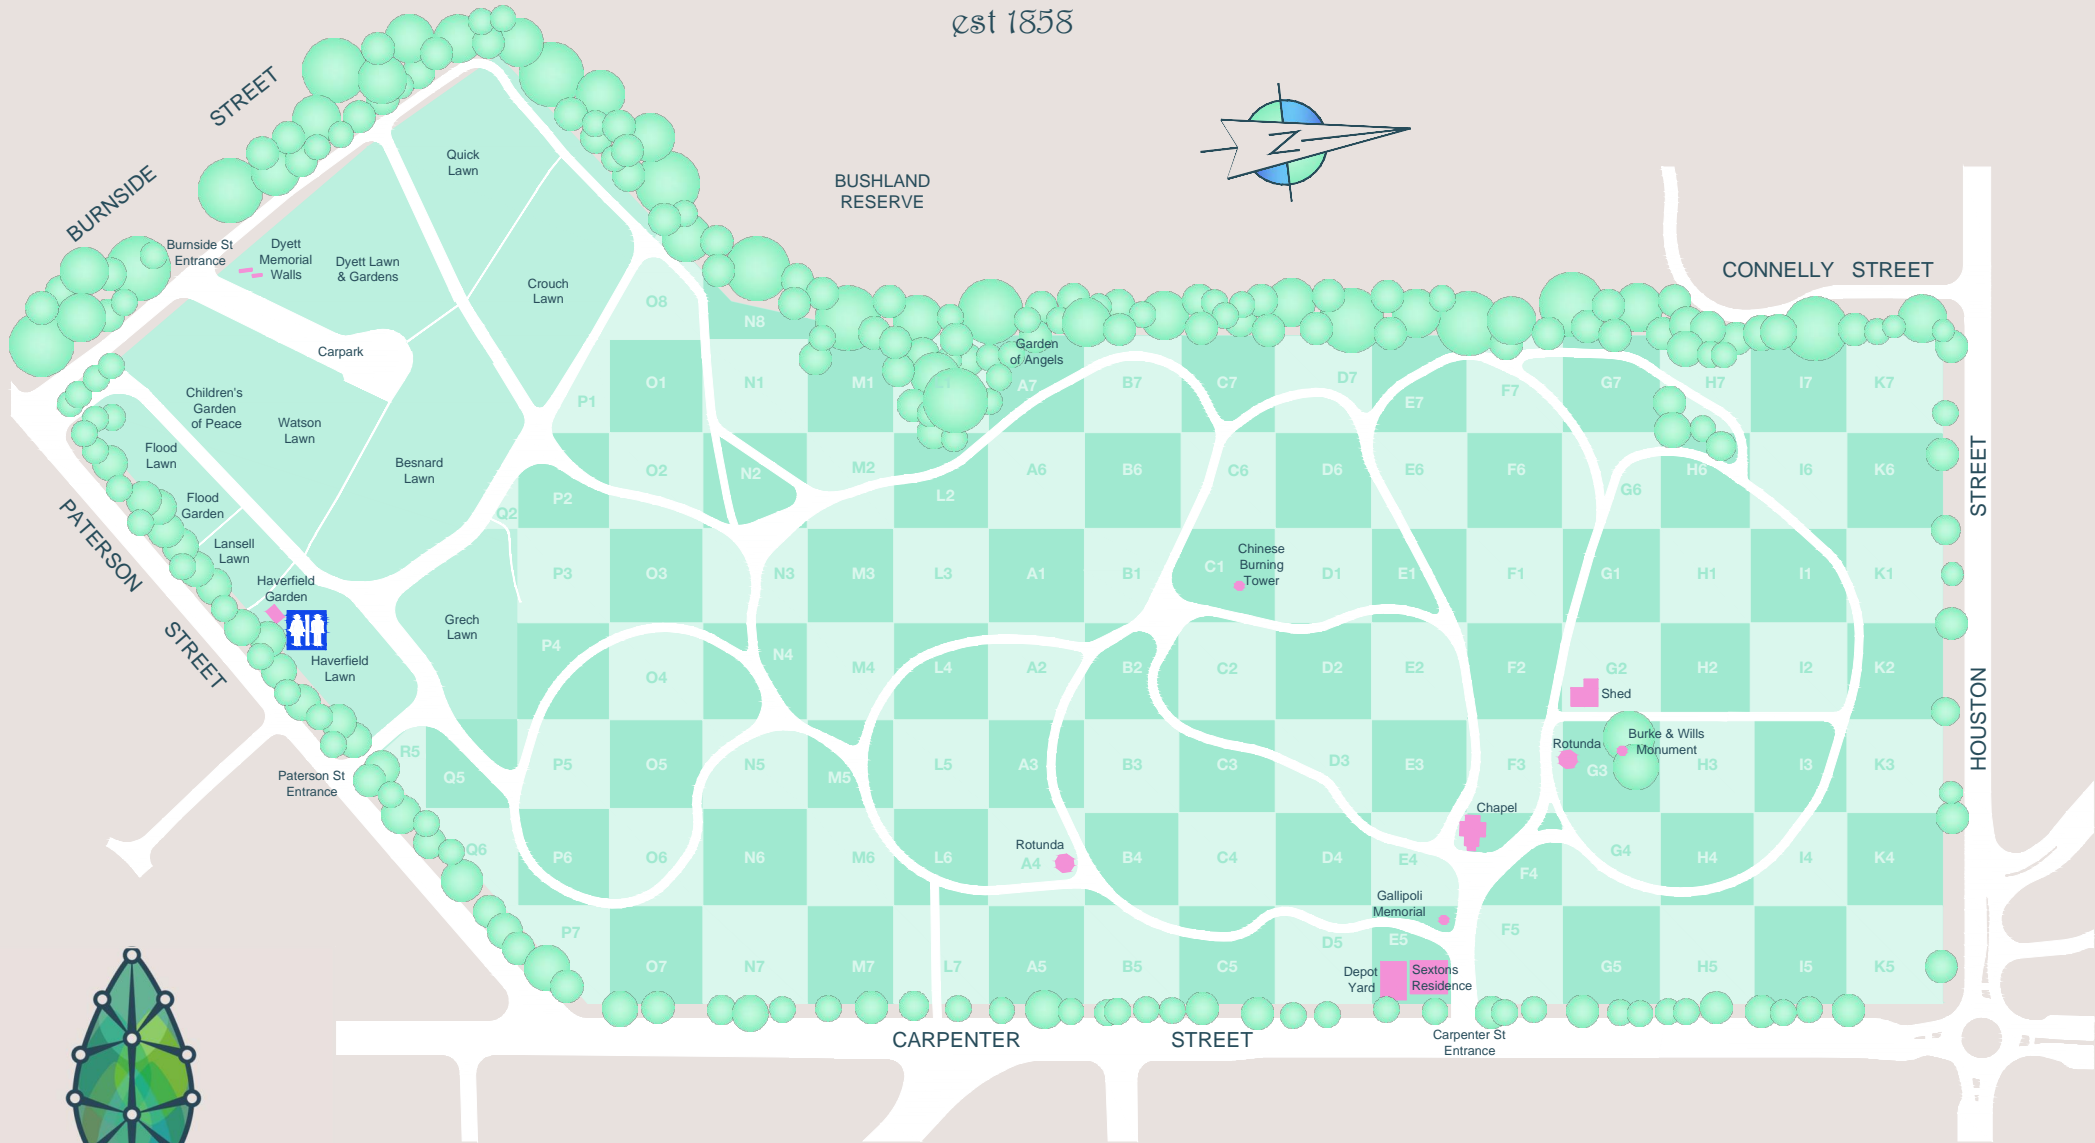

Welcome to Bendigo Remembrance Park

est 1858

REMEMBRANCE PARKS
CENTRAL VICTORIA

Tel: (03) 5446 1566
www.rpcv.com.au

NO FIRES

DOGS ON LEASHES

CLEAN UP AFTER PETS

AWARE OF WORKERS

SPEED LIMIT

NO BREAKABLES